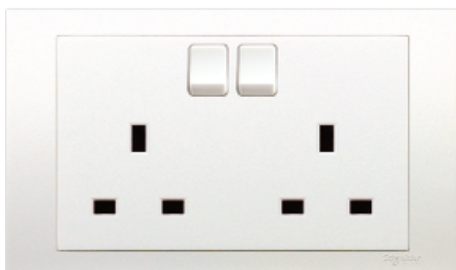

Price* : 74.98 USD

Main

Range	Vivace
Product or component type	Socket-outlet with switch
Device short name	KB25
Device presentation	Complete mechanism

Complementary

Outlet poles configuration	2P + E
Number of gangs	2 gangs
Colour tint	White
Material	Polycarbonate: grid plate Polycarbonate: surround Polycarbonate: base
Projecting depth	8 mm
Device mounting	Flush
Mounting support	Wall mounted
Fixing mode	By screw M3.5
Fixing center	120.6 mm
Embedding depth	35 mm
Rated current	13 A at 250 V AC, resistive
Network frequency	50 Hz
Contacts material	Brass and phosphor bronze
Connections - terminals	Pillar terminal
Terminal identifier	L N Earth
Tightening torque	0.4 N.m
Clamping connection capacity	3 x 2.5 mm ² 2 x 4 mm ²

* Excluding VAT, FCA Jabal Ali & are subject to change – check with your local distributor.

Width	147 mm
Height	87 mm

Environment

Standards	SS 145 MS 589 BS 1362-2
Ambient air temperature for operation	-5...40 °C
Relative humidity	0...95 %
Environmental characteristic	Indoor use