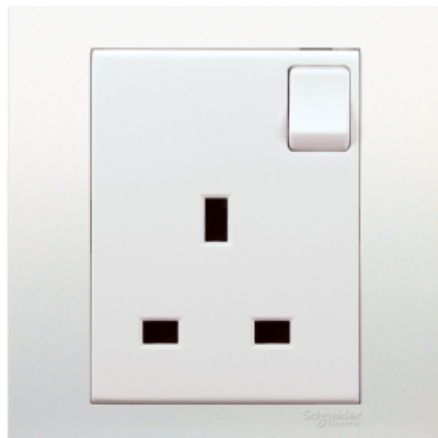

Price* : 37.10 USD

Main

Range	Vivace
Product or component type	Socket-outlet with switch
Device short name	KB15
Device presentation	Complete mechanism

Complementary

Outlet poles configuration	2P + E
Number of gangs	1 gang
Colour tint	White
Material	Polycarbonate: grid plate Polycarbonate: surround Polycarbonate: base
Projecting depth	8 mm
Device mounting	Flush
Mounting support	Wall mounted
Fixing mode	By screw M3.5
Fixing center	60.3 mm
Embedding depth	35 mm
Rated current	13 A at 250 V AC, resistive
Network frequency	50 Hz
Contacts material	Brass and phosphor bronze
Connections - terminals	Pillar terminal
Terminal identifier	N Earth L
Tightening torque	0.4 N.m
Clamping connection capacity	2 x 4 mm ² 3 x 2.5 mm ²

* Excluding VAT, FCA Jabal Ali & are subject to change – check with your local distributor.

Width	87 mm
Height	87 mm

Environment

Standards	MS 589 SS 145 BS 1362-2
Ambient air temperature for operation	-5...40 °C
Relative humidity	0...95 %
Operating altitude	<= 2000 m
Environmental characteristic	Indoor use