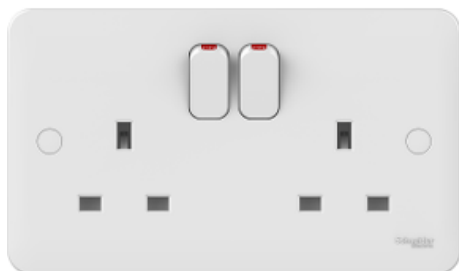

Price* : 44.48 USD

Main

Range	Lisse
Aesthetic name	White moulded
Product or component type	Switched socket
Device presentation	Complete product
Outlet standard	British
Colour tint	Matt white
Quantity per set	Set of 1
Type of packing	Bag

Complementary

Switch function	1-pole
Rated current	13 A at 250 V AC 50 Hz
Actuator	Rocker
Number of gangs	2 gangs
Pilot light	without LED
Fixing mode	By screws
Connections - terminals	Screw terminals
Material	Urea (carbamide)
Type of installation	Indoor
Depth	36 mm
Width	149 mm
Height	87 mm
Net weight	0.149 kg

* Excluding VAT, FCA Jabal Ali & are subject to change – check with your local distributor.

Environment

Standards	BS 1363-2
IP degree of protection	IP20

Packing Units

Package 1 Weight	150.000 g
Package 1 Height	36.000 mm
Package 1 width	110.000 mm
Package 1 Length	245.000 mm